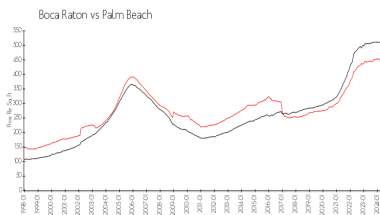

Unit 6832 Palmetto Cir S # 206 - Casa Nueva

6832 Palmetto Cir S # 206 - 6844 Palmetto Cir S, Boca Raton, FL, Palm Beach 33433

Unit Information

MLS Number: F10469575
Status: Active
Size: 857 Sq ft.
Bedrooms: 2
Full Bathrooms: 2
Half Bathrooms: 0
Parking Spaces: 1 Space, Guest Parking
View:
Rental Price: $2,100
List PPSF: $2
Valuated Price: $231,000
Valuated PPSF: $270

The above valuated price is a baseline figure that does not take into account any specific renovation, upgrade, split, merge, or deterioration of the unit.

Building Information

Number of units: 120
Number of active listings for rent: 0
Number of active listings for sale: 1
Building inventory for sale: 0%
Number of sales over the last 12 months: 3
Number of sales over the last 6 months: 2
Number of sales over the last 3 months: 0

Market Information

Casa Nueva: $268/sq. ft.
Boca Raton: $431/sq. ft.
Boca Raton: $431/sq. ft.
Palm Beach: $466/sq. ft.

Inventory for Sale

Casa Nueva 1%
Boca Raton 4%
Palm Beach 4%

Avg. Time to Close Over Last 12 Months

Casa Nueva 59 days
Boca Raton 61 days
Palm Beach 60 days