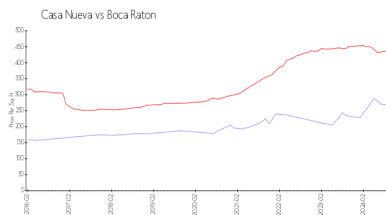

Unit 6832 Palmetto Cir S # 206 - Casa Nueva

6832 Palmetto Cir S # 206 - 6844 Palmetto Cir S, Boca Raton, FL, Palm Beach 33433

Unit Information

MLS Number: F10469575
Status: Active
Size: 857 Sq ft.
Bedrooms: 2
Full Bathrooms: 2
Half Bathrooms: 0
Parking Spaces: 1 Space, Guest Parking
View:
Rental Price: $2,100
List PPSF: $2
Valuated Price: $231,000
Valuated PPSF: $270

The above valuated price is a baseline figure that does not take into account any specific renovation, upgrade, split, merge, or deterioration of the unit.

Building Information

Number of units: 120
Number of active listings for rent: 0
Number of active listings for sale: 1
Building inventory for sale: 0%
Number of sales over the last 12 months: 3
Number of sales over the last 6 months: 2
Number of sales over the last 3 months: 0

Market Information

Casa Nueva: $268/sq. ft.
Boca Raton: $431/sq. ft.
Boca Raton: $431/sq. ft.
Palm Beach: $466/sq. ft.

Inventory for Sale

Casa Nueva 1%
Boca Raton 4%
Palm Beach 4%

Avg. Time to Close Over Last 12 Months

Casa Nueva 59 days
Boca Raton 61 days
Palm Beach 60 days