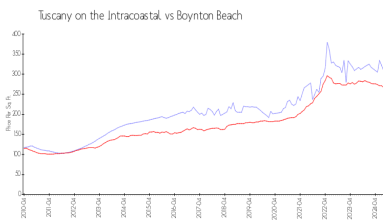

Unit 2103 Tuscany Way - Tuscany on the Intracoastal

2103 Tuscany Way - 1103-4417 Tuscany Wy, Boynton Beach, FL, Palm Beach 33435

Unit Information

MLS Number: F10471053
Status: Active
Size: 1,489 Sq ft.
Bedrooms: 3
Full Bathrooms: 2
Half Bathrooms: 0
Parking Spaces: 2 Spaces,Assigned Parking,Parking Garage
View:
Rental Price: $2,975
List PPSF: $2
Valuated Price: $426,000
Valuated PPSF: $286

The above valuated price is a baseline figure that does not take into account any specific renovation, upgrade, split, merge, or deterioration of the unit.

Building Information

Number of units: 286
Number of active listings for rent: 0
Number of active listings for sale: 14
Building inventory for sale: 4%
Number of sales over the last 12 months: 14
Number of sales over the last 6 months: 5
Number of sales over the last 3 months: 2

Building Association Information

Tuscany On the Intracoastal
3104 Tuscany Way,
Boynton Beach, FL 33435
Phone (561) 369-3433

Market Information

Tuscany on the Intracoastal:	$294/sq. ft.	Boynton Beach:	$267/sq. ft.
Boynton Beach:	$267/sq. ft.	Palm Beach:	$466/sq. ft.

Inventory for Sale

Tuscany on the Intracoastal: 5%
Boynton Beach: 3%
Palm Beach: 4%

Avg. Time to Close Over Last 12 Months

Tuscany on the Intracoastal: 49 days
Boynton Beach: 52 days
Palm Beach: 60 days