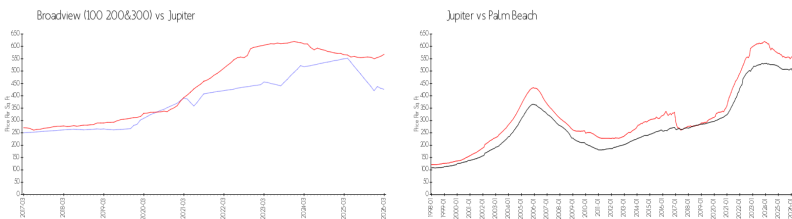

Unit 100 Intracoastal PI # 501 - Broadview (100 200&300)

100 Intracoastal PI # 501 - 100 Intracoastal PI, Jupiter, FL, Palm Beach 33469

Unit Information

MLS Number: R11087542
 Status: Active
 Size: 1,287 Sq ft.
 Bedrooms: 2
 Full Bathrooms: 2
 Half Bathrooms: 0
 Parking Spaces: Assigned
 View: Intracoastal,Ocean,Pond
 Rental Price: \$4,500
 List PPSF: \$3
 Valuated Price: \$559,000
 Valuated PPSF: \$434

The above valuated price is a baseline figure that does not take into account any specific renovation, upgrade, split, merge, or deterioration of the unit.

Building Information

Number of units: 120
 Number of active listings for rent: 0
 Number of active listings for sale: 7
 Building inventory for sale: 5%
 Number of sales over the last 12 months: 10
 Number of sales over the last 6 months: 6
 Number of sales over the last 3 months: 6

Building Association Information

Broadview Condominium Association, Inc
 100 Intracoastal Place # 506
 Jupiter, FL 33469
 (561) 744-3950

<https://>

Market Information

Broadview (100 200&300):	\$426/sq. ft.	Jupiter:	\$568/sq. ft.
Jupiter:	\$568/sq. ft.	Palm Beach:	\$454/sq. ft.