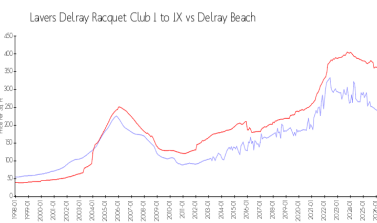

## Market Information

Lavers Delray Racquet Club I to IX:	\$239/sq. ft.	Delray Beach:	\$360/sq. ft.
Delray Beach:	\$360/sq. ft.	Palm Beach:	\$454/sq. ft.