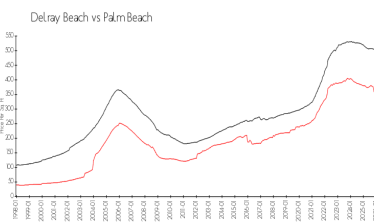

## Market Information

Lavers Delray Racquet Club I to IX:	\$239/sq. ft.	Delray Beach:	\$360/sq. ft.
Delray Beach:	\$360/sq. ft.	Palm Beach:	\$454/sq. ft.