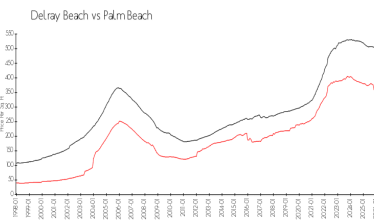

Unit 9404 - Lavers Delray Racquet Club I to IX

9404 - 950 Egret Cir, Delray Beach, FL, Palm Beach 33444

Unit Information

MLS Number: R11144857
Status: Active
Size: 1,175 Sq ft.
Bedrooms: 2
Full Bathrooms: 2
Half Bathrooms: 0
Parking Spaces: Assigned, Guest
View: Tennis
Rental Price: $2,450
List PPSF: $2
Valuated Price: $277,000
Valuated PPSF: $236

The above valuated price is a baseline figure that does not take into account any specific renovation, upgrade, split, merge, or deterioration of the unit.

Building Information

Number of units: 460
Number of active listings for rent: 16
Number of active listings for sale: 21
Building inventory for sale: 4%
Number of sales over the last 12 months: 26
Number of sales over the last 6 months: 8
Number of sales over the last 3 months: 6

Building Association Information

Lavers Of Delray Racquet Club,
Delray Racquet Club Association, Inc
610 Egret Circle
Delray Beach, FL 33444-7930
(561) 276-3792

<https://>

Market Information

Lavers Delray Racquet Club I to IX:	$239/sq. ft.	Delray Beach:	$360/sq. ft.
Delray Beach:	$360/sq. ft.	Palm Beach:	$454/sq. ft.

Inventory for Sale

Lavers Delray Racquet Club I to IX: 5%
Delray Beach: 4%
Palm Beach: 6%

Avg. Time to Close Over Last 12 Months

Lavers Delray Racquet Club I to IX: 79 days
Delray Beach: 75 days
Palm Beach: 78 days