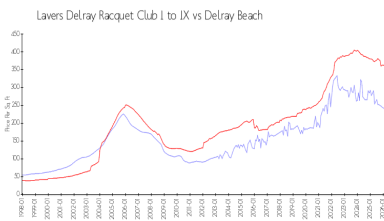

The above valuated price is a baseline figure that does not take into account any specific renovation, upgrade, split, merge, or deterioration of the unit.

Building Information

Number of units: 460
 Number of active listings for rent: 16
 Number of active listings for sale: 21
 Building inventory for sale: 4%
 Number of sales over the last 12 months: 26
 Number of sales over the last 6 months: 8
 Number of sales over the last 3 months: 6

Building Association Information

Lavers Of Delray Racquet Club,
 Delray Racquet Club Association, Inc
 610 Egret Circle
 Delray Beach, FL 33444-7930
 (561) 276-3792

<https://>

Market Information

Lavers Delray Racquet Club I to IX:	\$239/sq. ft.	Delray Beach:	\$360/sq. ft.
Delray Beach:	\$360/sq. ft.	Palm Beach:	\$454/sq. ft.