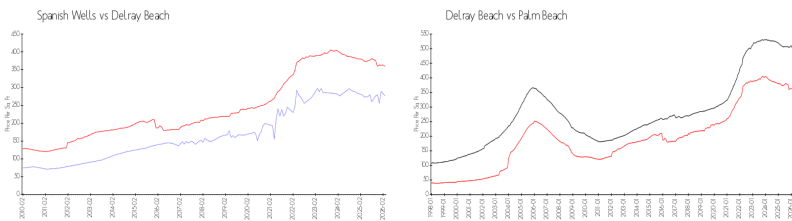

## Market Information

Spanish Wells:	\$277/sq. ft.	Delray Beach:	\$360/sq. ft.
Delray Beach:	\$360/sq. ft.	Palm Beach:	\$454/sq. ft.