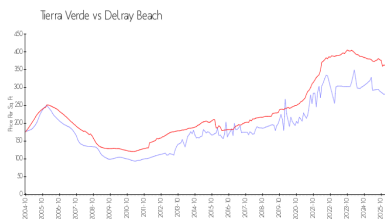

Building Association Information

Tierra Verde at Delray Beach Condominium Association, Inc.
 2000 Alta Meadows Ln, Delray Beach,
 FL 33444
 (561) 265-1766

<https://>

Market Information

Tierra Verde:	\$284/sq. ft.	Delray Beach:	\$360/sq. ft.
Delray Beach:	\$360/sq. ft.	Palm Beach:	\$454/sq. ft.