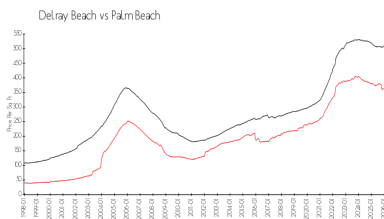

Building Association Information

Tierra Verde at Delray Beach Condominium Association, Inc.
 2000 Alta Meadows Ln, Delray Beach,
 FL 33444
 (561) 265-1766

<https://>

Market Information

Tierra Verde:	\$284/sq. ft.	Delray Beach:	\$360/sq. ft.
Delray Beach:	\$360/sq. ft.	Palm Beach:	\$454/sq. ft.