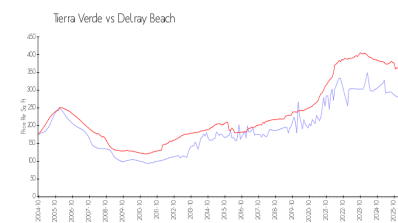

Building Association Information

Tierra Verde at Delray Beach Condominium Association, Inc.
 2000 Alta Meadows Ln, Delray Beach,
 FL 33444
 (561) 265-1766

<https://>

Market Information

Tierra Verde:	\$284/sq. ft.	Delray Beach:	\$360/sq. ft.
Delray Beach:	\$360/sq. ft.	Palm Beach:	\$454/sq. ft.