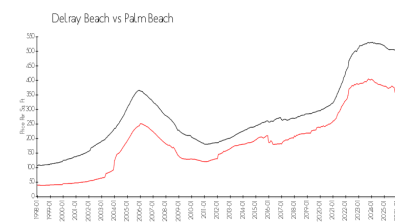

Unit 1909 - Tierra Verde

1909 - 2010 Alta Meadows Ln, Delray Beach, FL, Palm Beach 33444

Unit Information

MLS Number: R11158674
Status: Active
Size: 1,414 Sq ft.
Bedrooms: 2
Full Bathrooms: 2
Half Bathrooms: 0
Parking Spaces: Attached Garage, Driveway, Garage, Guest
View: Lake
Rental Price: $2,800
List PPSF: $2
Valuated Price: $374,000
Valuated PPSF: $264

The above valuated price is a baseline figure that does not take into account any specific renovation, upgrade, split, merge, or deterioration of the unit.

Building Information

Number of units: 300
Number of active listings for rent: 0
Number of active listings for sale: 11
Building inventory for sale: 3%
Number of sales over the last 12 months: 20
Number of sales over the last 6 months: 15
Number of sales over the last 3 months: 1

Building Association Information

Tierra Verde at Delray Beach Condominium Association, Inc.
2000 Alta Meadows Ln, Delray Beach,
FL 33444
(561) 265-1766

<https://>

Market Information

Tierra Verde:	$284/sq. ft.	Delray Beach:	$360/sq. ft.
Delray Beach:	$360/sq. ft.	Palm Beach:	$454/sq. ft.

Inventory for Sale

Tierra Verde	4%
Delray Beach	4%
Palm Beach	6%

Avg. Time to Close Over Last 12 Months

Tierra Verde	58 days
Delray Beach	75 days
Palm Beach	78 days