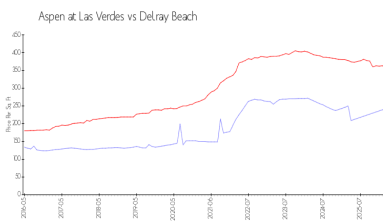

Building Association Information

Aspen Condominium Association
 Address: 5130 Las Verdes Cir,
 Delray Beach, FL 33484
 Phone: +1 561-499-4215

<https://www.lasverdespoa.com/>

Market Information

Aspen at Las Verdes: \$242/sq. ft.
 Delray Beach: \$360/sq. ft.