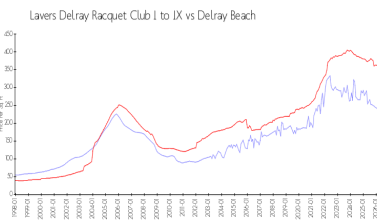

The above valuated price is a baseline figure that does not take into account any specific renovation, upgrade, split, merge, or deterioration of the unit.

Building Information

Number of units: 460
 Number of active listings for rent: 16
 Number of active listings for sale: 21
 Building inventory for sale: 4%
 Number of sales over the last 12 months: 26
 Number of sales over the last 6 months: 8
 Number of sales over the last 3 months: 6

Building Association Information

Lavers Of Delray Racquet Club,
 Delray Racquet Club Association, Inc
 610 Egret Circle
 Delray Beach, FL 33444-7930
 (561) 276-3792

<https://>

Market Information

Lavers Delray Racquet Club I to IX:	\$239/sq. ft.	Delray Beach:	\$360/sq. ft.
Delray Beach:	\$360/sq. ft.	Palm Beach:	\$454/sq. ft.