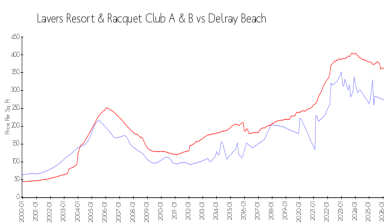

Unit B-207 - Lavers Resort & Racquet Club A & B

B-207 - 825 Egret Cir, Delray Beach, FL, Palm Beach 33444

Unit Information

MLS Number:	R11167811
Status:	Active
Size:	1,154 Sq ft.
Bedrooms:	2
Full Bathrooms:	2
Half Bathrooms:	0
Parking Spaces:	Assigned
View:	
Rental Price:	$3,100
List PPSF:	$3
Valuated Price:	$317,000
Valuated PPSF:	$270

The above valuated price is a baseline figure that does not take into account any specific renovation, upgrade, split, merge, or deterioration of the unit.

Building Information

Number of units:	105
Number of active listings for rent:	1
Number of active listings for sale:	7
Building inventory for sale:	6%
Number of sales over the last 12 months:	7
Number of sales over the last 6 months:	0
Number of sales over the last 3 months:	0

Building Association Information

Delray Racquet Club Association, Inc 610 Egret Circle Delray Beach, FL 33444-7930 (561) 276-3792

<https://>

Market Information

Lavers Resort & Racquet Club A & B:	$272/sq. ft.	Delray Beach:	$360/sq. ft.
Delray Beach:	$360/sq. ft.	Palm Beach:	$454/sq. ft.

Inventory for Sale

Lavers Resort & Racquet Club A & B	7%
Delray Beach	4%
Palm Beach	6%

Avg. Time to Close Over Last 12 Months

Lavers Resort & Racquet Club A & B	54 days
Delray Beach	75 days
Palm Beach	78 days