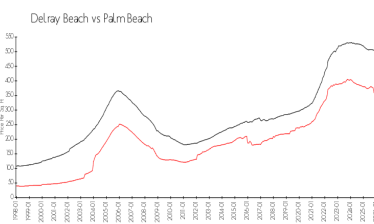

Unit B-207 - Lavers Resort & Racquet Club A & B

B-207 - 825 Egret Cir, Delray Beach, FL, Palm Beach 33444

Unit Information

MLS Number:	R11167811
Status:	Active
Size:	1,154 Sq ft.
Bedrooms:	2
Full Bathrooms:	2
Half Bathrooms:	0
Parking Spaces:	Assigned
View:	
Rental Price:	$3,100
List PPSF:	$3
Valuated Price:	$317,000
Valuated PPSF:	$270

The above valuated price is a baseline figure that does not take into account any specific renovation, upgrade, split, merge, or deterioration of the unit.

Building Information

Number of units:	105
Number of active listings for rent:	1
Number of active listings for sale:	7
Building inventory for sale:	6%
Number of sales over the last 12 months:	7
Number of sales over the last 6 months:	0
Number of sales over the last 3 months:	0

Building Association Information

Delray Racquet Club Association, Inc 610 Egret Circle Delray Beach, FL 33444-7930 (561) 276-3792

<https://>

Market Information

Lavers Resort & Racquet Club A & B:	$272/sq. ft.	Delray Beach:	$360/sq. ft.
Delray Beach:	$360/sq. ft.	Palm Beach:	$454/sq. ft.

Inventory for Sale

Lavers Resort & Racquet Club A & B	7%
Delray Beach	4%
Palm Beach	6%

Avg. Time to Close Over Last 12 Months

Lavers Resort & Racquet Club A & B	54 days
Delray Beach	75 days
Palm Beach	78 days