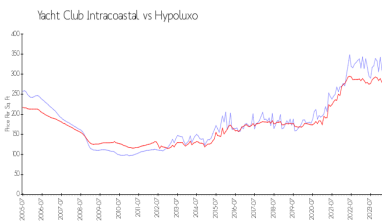

Market Information

| | | | |
|--------------------------|---------------|-------------|---------------|
| Yacht Club Intracoastal: | \$302/sq. ft. | Hypoluxo: | \$281/sq. ft. |
| Hypoluxo: | \$281/sq. ft. | Palm Beach: | \$468/sq. ft. |