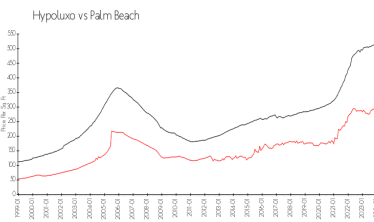

Market Information

| | | | |
|--------------------------|---------------|-------------|---------------|
| Yacht Club Intracoastal: | \$302/sq. ft. | Hypoluxo: | \$281/sq. ft. |
| Hypoluxo: | \$281/sq. ft. | Palm Beach: | \$468/sq. ft. |