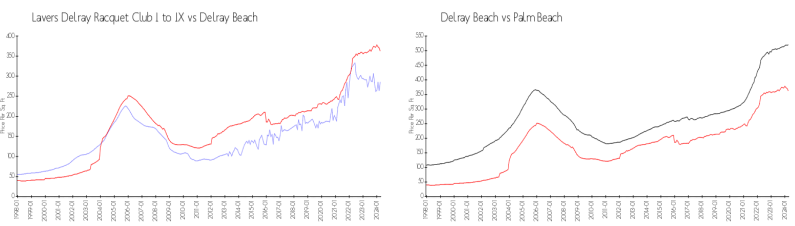

Market Information

Lavers Delray Racquet Club I to IX:	$286/sq. ft.	Delray Beach:	$362/sq. ft.
Delray Beach:	$362/sq. ft.	Palm Beach:	$467/sq. ft.

Inventory for Sale

Lavers Delray Racquet Club I to IX	3%
Delray Beach	2%
Palm Beach	3%

Avg. Time to Close Over Last 12 Months

Lavers Delray Racquet Club I to IX	87 days
Delray Beach	54 days
Palm Beach	56 days