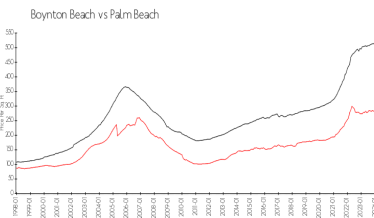

Unit 2421 Tuscany Way - Tuscany on the Intracoastal

2421 Tuscany Way - 1103-4417 Tuscany Wy, Boynton Beach, FL, Palm Beach 33435

Unit Information

MLS Number:	RX-10894713
Status:	Active
Size:	1,121 Sq ft.
Bedrooms:	2
Full Bathrooms:	2
Half Bathrooms:	0
Parking Spaces:	Assigned,Covered
View:	Garden
List Price:	$409,000
List PPSF:	$365
Valuated Price:	$338,000
Valuated PPSF:	$302

The above valuated price is a baseline figure that does not take into account any specific renovation, upgrade, split, merge, or deterioration of the unit.

Building Information

Number of units:	286
Number of active listings for rent:	0
Number of active listings for sale:	13
Building inventory for sale:	4%
Number of sales over the last 12 months:	18
Number of sales over the last 6 months:	9
Number of sales over the last 3 months:	5

Building Association Information

Tuscany On the Intracoastal
3104 Tuscany Way,
Boynton Beach, FL 33435
Phone (561) 369-3433

Recent Sales

Unit #	Size	Closing Date	Sale Price	PPSF
4404	1,131 sq ft	Apr 2024	$345,000	$305
4114	1,118 sq ft	Apr 2024	$320,000	$286
	1,225 sq ft	Apr 2024	$341,000	$278
	1,225 sq ft	Mar 2024	$310,000	$253
	1,225 sq ft	Feb 2024	$270,000	$220

Market Information

Tuscany on the Intracoastal:	$302/sq. ft.	Boynton Beach:	$276/sq. ft.
Boynton Beach:	$276/sq. ft.	Palm Beach:	$467/sq. ft.

Inventory for Sale

Tuscany on the Intracoastal	5%
Boynton Beach	2%