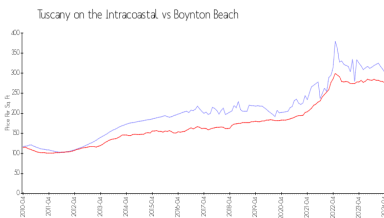

Unit 2421 Tuscany Way - Tuscany on the Intracoastal

2421 Tuscany Way - 1103-4417 Tuscany Wy, Boynton Beach, FL, Palm Beach 33435

Unit Information

MLS Number:	RX-10894713
Status:	Active
Size:	1,121 Sq ft.
Bedrooms:	2
Full Bathrooms:	2
Half Bathrooms:	0
Parking Spaces:	Assigned,Covered
View:	Garden
List Price:	$409,000
List PPSF:	$365
Valuated Price:	$338,000
Valuated PPSF:	$302

The above valuated price is a baseline figure that does not take into account any specific renovation, upgrade, split, merge, or deterioration of the unit.

Building Information

Number of units:	286
Number of active listings for rent:	0
Number of active listings for sale:	13
Building inventory for sale:	4%
Number of sales over the last 12 months:	18
Number of sales over the last 6 months:	9
Number of sales over the last 3 months:	5

Building Association Information

Tuscany On the Intracoastal
3104 Tuscany Way,
Boynton Beach, FL 33435
Phone (561) 369-3433

Recent Sales

Unit #	Size	Closing Date	Sale Price	PPSF
4404	1,131 sq ft	Apr 2024	$345,000	$305
4114	1,118 sq ft	Apr 2024	$320,000	$286
	1,225 sq ft	Apr 2024	$341,000	$278
	1,225 sq ft	Mar 2024	$310,000	$253
	1,225 sq ft	Feb 2024	$270,000	$220

Market Information

Tuscany on the Intracoastal:	$302/sq. ft.	Boynton Beach:	$276/sq. ft.
Boynton Beach:	$276/sq. ft.	Palm Beach:	$467/sq. ft.

Inventory for Sale

Tuscany on the Intracoastal	5%
Boynton Beach	2%