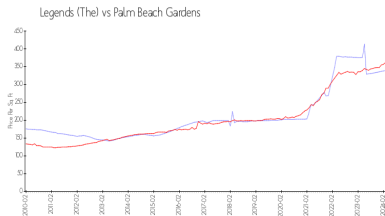

Unit 252 Legendary Cir - Legends (The)

252 Legendary Cir - 100-256 Legendary Cir, Palm Beach Gardens, FL, Palm Beach 33418

Unit Information

MLS Number: RX-10894729
Status: Active
Size: 2,072 Sq ft.
Bedrooms: 3
Full Bathrooms: 2
Half Bathrooms: 0
Parking Spaces: Driveway, Garage - Attached, Guest, Open, Vehicle Restrictions
View: Lake
Rental Price: $6,000
List PPSF: $3
Valuated Price: $708,000
Valuated PPSF: $342

The above valuated price is a baseline figure that does not take into account any specific renovation, upgrade, split, merge, or deterioration of the unit.

Building Information

Number of units: 78
Number of active listings for rent: 0
Number of active listings for sale: 4
Building inventory for sale: 5%
Number of sales over the last 12 months: 3
Number of sales over the last 6 months: 0
Number of sales over the last 3 months: 0

Market Information

Legends (The):	$340/sq. ft.	Palm Beach Gardens:	$342/sq. ft.
Palm Beach Gardens:	$342/sq. ft.	Palm Beach:	$475/sq. ft.

Inventory for Sale

Legends (The) 5%
Palm Beach Gardens 2%
Palm Beach 3%

Avg. Time to Close Over Last 12 Months

Legends (The) 73 days
Palm Beach Gardens 47 days
Palm Beach 56 days