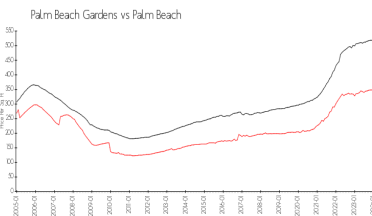

Unit 252 Legendary Cir - Legends (The)

252 Legendary Cir - 100-256 Legendary Cir, Palm Beach Gardens, FL, Palm Beach 33418

Unit Information

MLS Number: RX-10894729
Status: Active
Size: 2,072 Sq ft.
Bedrooms: 3
Full Bathrooms: 2
Half Bathrooms: 0
Parking Spaces: Driveway, Garage - Attached, Guest, Open, Vehicle Restrictions
View: Lake
Rental Price: $6,000
List PPSF: $3
Valuated Price: $708,000
Valuated PPSF: $342

The above valuated price is a baseline figure that does not take into account any specific renovation, upgrade, split, merge, or deterioration of the unit.

Building Information

Number of units: 78
Number of active listings for rent: 0
Number of active listings for sale: 4
Building inventory for sale: 5%
Number of sales over the last 12 months: 3
Number of sales over the last 6 months: 0
Number of sales over the last 3 months: 0

Market Information

Legends (The):	$340/sq. ft.	Palm Beach Gardens:	$342/sq. ft.
Palm Beach Gardens:	$342/sq. ft.	Palm Beach:	$475/sq. ft.

Inventory for Sale

Legends (The) 5%
Palm Beach Gardens 2%
Palm Beach 3%

Avg. Time to Close Over Last 12 Months

Legends (The) 73 days
Palm Beach Gardens 47 days
Palm Beach 56 days