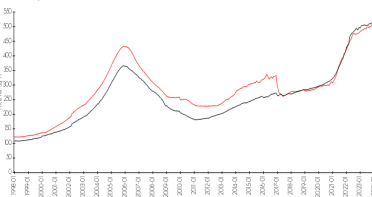

## Market Information

Jupiter Ocean & Racquet Club vs Jupiter

Jupiter vs Palm Beach

Jupiter Ocean & Racquet Club:	\$335/sq. ft.	Jupiter:	\$492/sq. ft.
Jupiter:	\$492/sq. ft.	Palm Beach:	\$454/sq. ft.