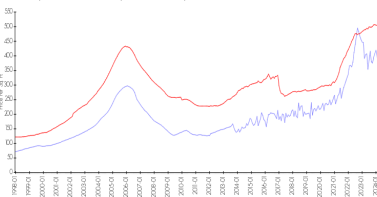

## Market Information

Jupiter Ocean & Racquet Club vs Jupiter

Jupiter vs Palm Beach

Jupiter Ocean & Racquet Club:	\$335/sq. ft.	Jupiter:	\$492/sq. ft.
Jupiter:	\$492/sq. ft.	Palm Beach:	\$454/sq. ft.