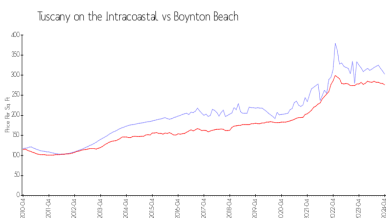

## Market Information

Tuscany on the Intracoastal:	\$302/sq. ft.	Boynton Beach:	\$276/sq. ft.
Boynton Beach:	\$276/sq. ft.	Palm Beach:	\$467/sq. ft.