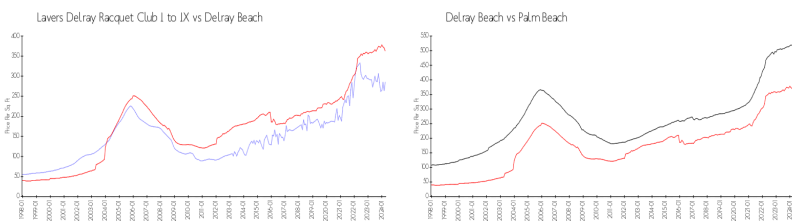

The above valuated price is a baseline figure that does not take into account any specific renovation, upgrade, split, merge, or deterioration of the unit.

Building Information

Number of units: 460
 Number of active listings for rent: 16
 Number of active listings for sale: 14
 Building inventory for sale: 3%
 Number of sales over the last 12 months: 21
 Number of sales over the last 6 months: 9
 Number of sales over the last 3 months: 6

Building Association Information

Lavers Of Delray Racquet Club,
 Delray Racquet Club Association, Inc
 610 Egret Circle
 Delray Beach, FL 33444-7930
 (561) 276-3792

Market Information

Lavers Delray Racquet Club I to IX:	\$286/sq. ft.	Delray Beach:	\$362/sq. ft.
Delray Beach:	\$362/sq. ft.	Palm Beach:	\$467/sq. ft.

Inventory for Sale

Lavers Delray Racquet Club I to IX: 3%
 Delray Beach: 2%
 Palm Beach: 3%

Avg. Time to Close Over Last 12 Months

Lavers Delray Racquet Club I to IX: 87 days
 Delray Beach: 54 days
 Palm Beach: 56 days