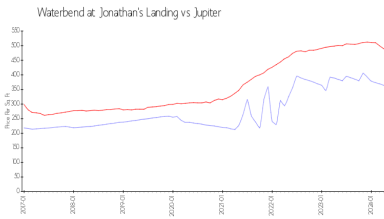

Waterbend at $364/sq. ft.
Jonathan's Landing:
Jupiter: $489/sq. ft.

Jupiter: $489/sq. ft.
Palm Beach: $467/sq. ft.

Inventory for Sale

Waterbend at Jonathan's Landing   5%
Jupiter   3%
Palm Beach   3%

Avg. Time to Close Over Last 12 Months

Waterbend at Jonathan's Landing   199 days
Jupiter   65 days
Palm Beach   56 days