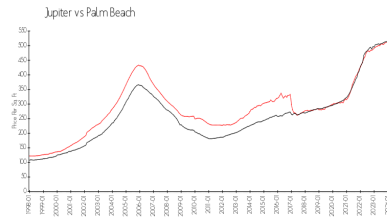

Waterbend at $364/sq. ft.
Jonathan's Landing:
Jupiter: $489/sq. ft.

Jupiter: $489/sq. ft.
Palm Beach: $467/sq. ft.

Inventory for Sale

Waterbend at Jonathan's Landing   5%
Jupiter   3%
Palm Beach   3%

Avg. Time to Close Over Last 12 Months

Waterbend at Jonathan's Landing   199 days
Jupiter   65 days
Palm Beach   56 days