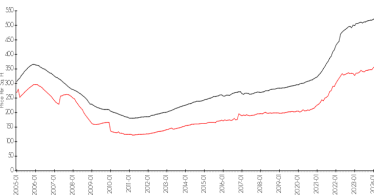

Market Information

Legends (The) vs Palm Beach Gardens

Palm Beach Gardens vs Palm Beach

Legends (The):	\$340/sq. ft.	Palm Beach Gardens:	\$342/sq. ft.
Palm Beach Gardens:	\$342/sq. ft.	Palm Beach:	\$475/sq. ft.