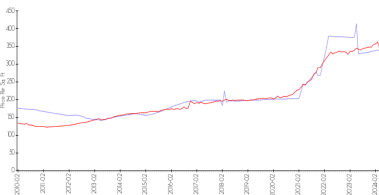

Unit 207 Legendary Cir - Legends (The)

207 Legendary Cir - 100-256 Legendary Cir, Palm Beach Gardens, FL, Palm Beach 33418

Unit Information

MLS Number: RX-10941041
 Status: Active
 Size: 2,013 Sq ft.
 Bedrooms: 3
 Full Bathrooms: 2
 Half Bathrooms: 0
 Parking Spaces: Driveway,Garage - Attached,Guest
 View: Golf
 Rental Price: \$9,250
 List PPSF: \$5
 Valuated Price: \$688,000
 Valuated PPSF: \$342

The above valuated price is a baseline figure that does not take into account any specific renovation, upgrade, split, merge, or deterioration of the unit.

Building Information

Number of units: 78
 Number of active listings for rent: 0
 Number of active listings for sale: 4
 Building inventory for sale: 5%
 Number of sales over the last 12 months: 3
 Number of sales over the last 6 months: 0
 Number of sales over the last 3 months: 0

Market Information

Legends (The) vs Palm Beach Gardens

Palm Beach Gardens vs Palm Beach

Legends (The):	\$340/sq. ft.	Palm Beach Gardens:	\$342/sq. ft.
Palm Beach Gardens:	\$342/sq. ft.	Palm Beach:	\$475/sq. ft.