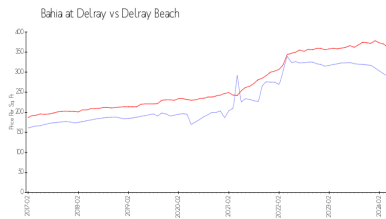

Unit 1125 Crystal Way # G - Bahia at Delray

1125 Crystal Way # G - 1385 Crystal Wy, Delray Beach, FL, Palm Beach 33444

Unit Information

MLS Number:	RX-10943282
Status:	Active
Size:	1,033 Sq ft.
Bedrooms:	2
Full Bathrooms:	2
Half Bathrooms:	0
Parking Spaces:	Assigned
View:	Garden,Lagoon,Lake,Other,Pond
Rental Price:	$2,850
List PPSF:	$3
Valuated Price:	$282,000
Valuated PPSF:	$288

The above valuated price is a baseline figure that does not take into account any specific renovation, upgrade, split, merge, or deterioration of the unit.

Building Information

Number of units:	236
Number of active listings for rent:	0
Number of active listings for sale:	12
Building inventory for sale:	5%
Number of sales over the last 12 months:	10
Number of sales over the last 6 months:	5
Number of sales over the last 3 months:	1

Market Information

Bahia at Delray: $290/sq. ft.
Delray Beach: $362/sq. ft.