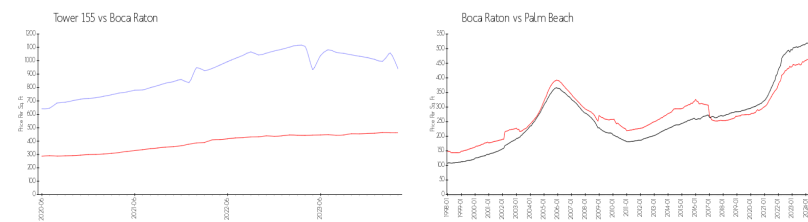

Unit 420-421 - Tower 155

420-421 - 155 E Boca Raton Rd, Boca Raton, FL, Palm Beach 33421

Unit Information

MLS Number:	RX-10944332
Status:	Active
Size:	2,121 Sq ft.
Bedrooms:	3
Full Bathrooms:	2
Half Bathrooms:	1
Parking Spaces:	2+ Spaces,Garage - Building,Assigned
View:	
Rental Price:	$14,000
List PPSF:	$7
Valuated Price:	$1,893,000
Valuated PPSF:	$970

The above valuated price is a baseline figure that does not take into account any specific renovation, upgrade, split, merge, or deterioration of the unit.

Building Information

Number of units:	128
Number of active listings for rent:	0
Number of active listings for sale:	17
Building inventory for sale:	13%
Number of sales over the last 12 months:	12
Number of sales over the last 6 months:	6
Number of sales over the last 3 months:	5

Building Association Information

Tower 155
Address: 155 E Boca Raton Rd,
Boca Raton, FL 33432
Phone: +1 561-283-1000

Market Information

Tower 155:	$939/sq. ft.	Boca Raton:	$462/sq. ft.
Boca Raton:	$462/sq. ft.	Palm Beach:	$468/sq. ft.

Inventory for Sale

Tower 155	13%
Boca Raton	3%
Palm Beach	3%

Avg. Time to Close Over Last 12 Months

Tower 155	78 days
Boca Raton	57 days
Palm Beach	56 days