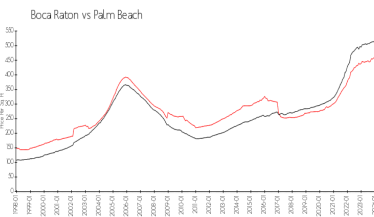

Unit 420-421 - Tower 155

420-421 - 155 E Boca Raton Rd, Boca Raton, FL, Palm Beach 33421

Unit Information

MLS Number:	RX-10944334
Status:	Active
Size:	2,121 Sq ft.
Bedrooms:	3
Full Bathrooms:	2
Half Bathrooms:	1
Parking Spaces:	2+ Spaces,Garage - Building,Assigned
View:	
Rental Price:	$20,000
List PPSF:	$9
Valuated Price:	$1,893,000
Valuated PPSF:	$970

The above valuated price is a baseline figure that does not take into account any specific renovation, upgrade, split, merge, or deterioration of the unit.

Building Information

Number of units:	128
Number of active listings for rent:	0
Number of active listings for sale:	17
Building inventory for sale:	13%
Number of sales over the last 12 months:	12
Number of sales over the last 6 months:	6
Number of sales over the last 3 months:	5

Building Association Information

Tower 155
Address: 155 E Boca Raton Rd,
Boca Raton, FL 33432
Phone: +1 561-283-1000

Market Information

Tower 155:	$939/sq. ft.	Boca Raton:	$462/sq. ft.
Boca Raton:	$462/sq. ft.	Palm Beach:	$468/sq. ft.

Inventory for Sale

Tower 155	13%
Boca Raton	3%
Palm Beach	3%

Avg. Time to Close Over Last 12 Months

Tower 155	78 days
Boca Raton	57 days
Palm Beach	56 days