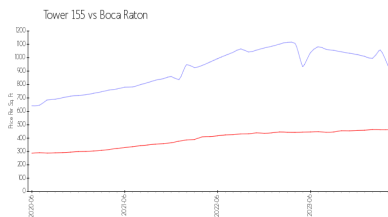

Unit 420-421 - Tower 155

420-421 - 155 E Boca Raton Rd, Boca Raton, FL, Palm Beach 33421

Unit Information

MLS Number:	RX-10944334
Status:	Active
Size:	2,121 Sq ft.
Bedrooms:	3
Full Bathrooms:	2
Half Bathrooms:	1
Parking Spaces:	2+ Spaces,Garage - Building,Assigned
View:	
Rental Price:	$20,000
List PPSF:	$9
Valuated Price:	$1,893,000
Valuated PPSF:	$970

The above valuated price is a baseline figure that does not take into account any specific renovation, upgrade, split, merge, or deterioration of the unit.

Building Information

Number of units:	128
Number of active listings for rent:	0
Number of active listings for sale:	17
Building inventory for sale:	13%
Number of sales over the last 12 months:	12
Number of sales over the last 6 months:	6
Number of sales over the last 3 months:	5

Building Association Information

Tower 155
Address: 155 E Boca Raton Rd,
Boca Raton, FL 33432
Phone: +1 561-283-1000

Market Information

Tower 155:	$939/sq. ft.	Boca Raton:	$462/sq. ft.
Boca Raton:	$462/sq. ft.	Palm Beach:	$468/sq. ft.

Inventory for Sale

Tower 155	13%
Boca Raton	3%
Palm Beach	3%

Avg. Time to Close Over Last 12 Months

Tower 155	78 days
Boca Raton	57 days
Palm Beach	56 days