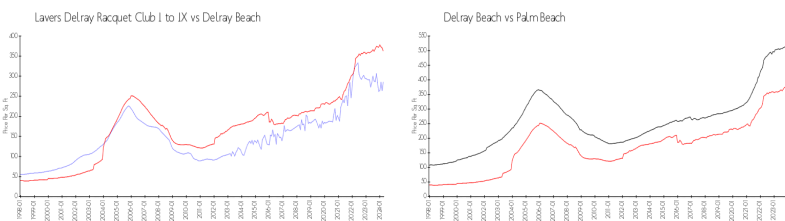

## Market Information

Lavers Delray Racquet Club I to IX:	\$286/sq. ft.	Delray Beach:	\$362/sq. ft.
Delray Beach:	\$362/sq. ft.	Palm Beach:	\$467/sq. ft.