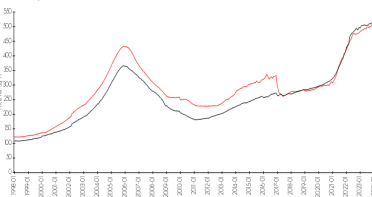

Jupiter vs Palm Beach

Ocean at the Bluffs South (101 to 701): $460/sq. ft.
Jupiter: $492/sq. ft.

Jupiter: $492/sq. ft.
Palm Beach: $454/sq. ft.

Inventory for Sale

Ocean at the Bluffs South (101 to 701)	3%
Jupiter	3%
Palm Beach	3%

Avg. Time to Close Over Last 12 Months

Ocean at the Bluffs South (101 to 701)	68 days
Jupiter	64 days