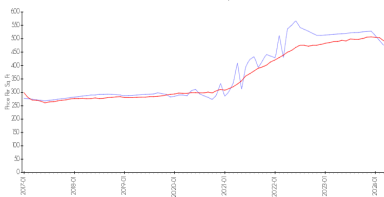

Unit 201 S Seas Dr # 401 - Ocean at the Bluffs South (101 to 701)

201 S Seas Dr # 401 - 101 S Seas Dr, Jupiter, FL, Palm Beach 33477

Unit Information

MLS Number:	RX-10948597
Status:	Active
Size:	1,525 Sq ft.
Bedrooms:	2
Full Bathrooms:	2
Half Bathrooms:	0
Parking Spaces:	Assigned,Open
View:	Lake,Ocean,Pool
Rental Price:	$3,500
List PPSF:	$2
Valuated Price:	$644,000
Valuated PPSF:	$465

The above valuated price is a baseline figure that does not take into account any specific renovation, upgrade, split, merge, or deterioration of the unit.

Building Information

Number of units:	198
Number of active listings for rent:	0
Number of active listings for sale:	6
Building inventory for sale:	3%
Number of sales over the last 12 months:	4
Number of sales over the last 6 months:	3
Number of sales over the last 3 months:	2

Building Association Information

Ocean At the Bluffs South
Address: 401 S Seas Dr,
Jupiter, FL 33477
Phone: +1 561-746-3422

<https://www.thebluffsococeansouth.com/>

Market Information