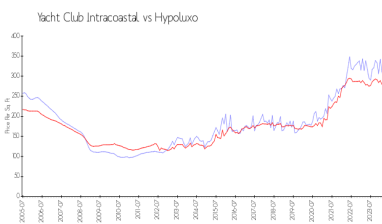

## Market Information

Yacht Club Intracoastal:	\$302/sq. ft.	Hypoluxo:	\$281/sq. ft.
Hypoluxo:	\$281/sq. ft.	Palm Beach:	\$468/sq. ft.