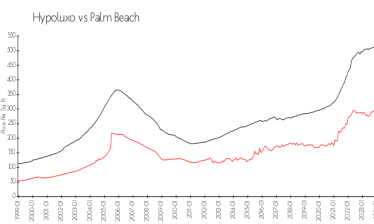

## Market Information

Yacht Club Intracoastal:	\$302/sq. ft.	Hypoluxo:	\$281/sq. ft.
Hypoluxo:	\$281/sq. ft.	Palm Beach:	\$468/sq. ft.