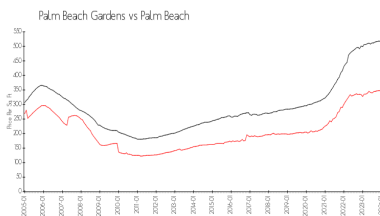

Unit 227 Legendary Cir - Legends (The)

227 Legendary Cir - 100-256 Legendary Cir, Palm Beach Gardens, FL, Palm Beach 33418

Unit Information

MLS Number:	RX-10954203
Status:	Active
Size:	2,013 Sq ft.
Bedrooms:	3
Full Bathrooms:	2
Half Bathrooms:	0
Parking Spaces:	2+ Spaces, Driveway, Garage - Attached
View:	Lake
Rental Price:	$7,000
List PPSF:	$3
Valuated Price:	$688,000
Valuated PPSF:	$342

The above valuated price is a baseline figure that does not take into account any specific renovation, upgrade, split, merge, or deterioration of the unit.

Building Information

Number of units:	78
Number of active listings for rent:	0
Number of active listings for sale:	4
Building inventory for sale:	5%
Number of sales over the last 12 months:	3
Number of sales over the last 6 months:	0
Number of sales over the last 3 months:	0

Market Information

Legends (The):	$340/sq. ft.	Palm Beach Gardens:	$342/sq. ft.
Palm Beach Gardens:	$342/sq. ft.	Palm Beach:	$475/sq. ft.

Inventory for Sale

Legends (The)	5%
Palm Beach Gardens	2%
Palm Beach	3%

Avg. Time to Close Over Last 12 Months

Legends (The)	73 days
Palm Beach Gardens	47 days
Palm Beach	56 days