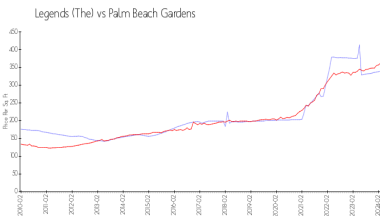

Unit 227 Legendary Cir - Legends (The)

227 Legendary Cir - 100-256 Legendary Cir, Palm Beach Gardens, FL, Palm Beach 33418

Unit Information

MLS Number:	RX-10954203
Status:	Active
Size:	2,013 Sq ft.
Bedrooms:	3
Full Bathrooms:	2
Half Bathrooms:	0
Parking Spaces:	2+ Spaces, Driveway, Garage - Attached
View:	Lake
Rental Price:	$7,000
List PPSF:	$3
Valuated Price:	$688,000
Valuated PPSF:	$342

The above valuated price is a baseline figure that does not take into account any specific renovation, upgrade, split, merge, or deterioration of the unit.

Building Information

Number of units:	78
Number of active listings for rent:	0
Number of active listings for sale:	4
Building inventory for sale:	5%
Number of sales over the last 12 months:	3
Number of sales over the last 6 months:	0
Number of sales over the last 3 months:	0

Market Information

Legends (The):	$340/sq. ft.	Palm Beach Gardens:	$342/sq. ft.
Palm Beach Gardens:	$342/sq. ft.	Palm Beach:	$475/sq. ft.

Inventory for Sale

Legends (The)	5%
Palm Beach Gardens	2%
Palm Beach	3%

Avg. Time to Close Over Last 12 Months

Legends (The)	73 days
Palm Beach Gardens	47 days
Palm Beach	56 days