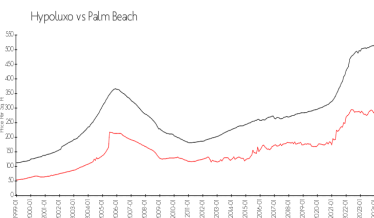

Market Information

| | | | |
|---------------------------|---------------|-------------|---------------|
| Mariner's Cay (100-1200): | \$249/sq. ft. | Hypoluxo: | \$281/sq. ft. |
| Hypoluxo: | \$281/sq. ft. | Palm Beach: | \$468/sq. ft. |