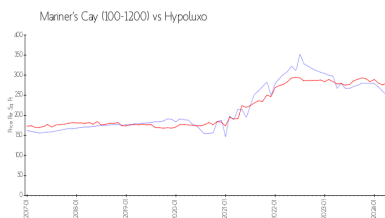

Market Information

| | | | |
|---------------------------|---------------|-------------|---------------|
| Mariner's Cay (100-1200): | \$249/sq. ft. | Hypoluxo: | \$281/sq. ft. |
| Hypoluxo: | \$281/sq. ft. | Palm Beach: | \$468/sq. ft. |