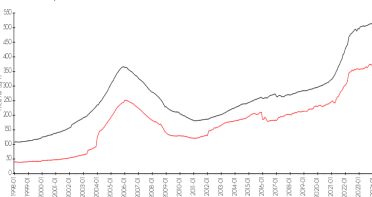

Recent Sales

| Unit # | Size | Closing Date | Sale Price | PPSF |
|--------|-------------|--------------|------------|-------|
| G | 1,480 sq ft | Apr 2024 | \$330,000 | \$223 |
| D | 1,395 sq ft | Apr 2024 | \$535,000 | \$384 |
| H | 1,765 sq ft | Apr 2024 | \$485,000 | \$275 |
| D | 1,639 sq ft | Mar 2024 | \$403,250 | \$246 |
| D | 1,639 sq ft | Feb 2024 | \$485,000 | \$296 |

Market Information

Coach Houses of Town Place vs Delray Beach

Delray Beach vs Palm Beach

| | | | |
|-----------------------------|---------------|---------------|---------------|
| Coach Houses of Town Place: | \$297/sq. ft. | Delray Beach: | \$362/sq. ft. |
| Delray Beach: | \$362/sq. ft. | Palm Beach: | \$468/sq. ft. |