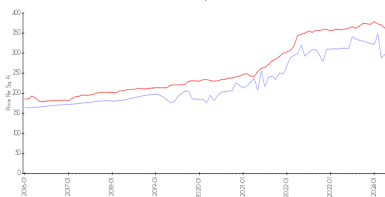

Market Information

Coach Houses of Town Place vs Delray Beach