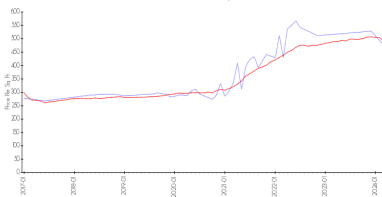

Unit 101 S Seas Dr # 406 - Ocean at the Bluffs South (101 to 701)

101 S Seas Dr # 406 - 101 S Seas Dr, Jupiter, FL, Palm Beach 33477

Unit Information

MLS Number:	RX-10958307
Status:	Active Under Contract
Size:	1,385 Sq ft.
Bedrooms:	2
Full Bathrooms:	2
Half Bathrooms:	0
Parking Spaces:	Assigned,Deeded,Guest
View:	Ocean
Rental Price:	$7,500
List PPSF:	$5
Valuated Price:	$644,000
Valuated PPSF:	$465

The above valuated price is a baseline figure that does not take into account any specific renovation, upgrade, split, merge, or deterioration of the unit.

Building Information

Number of units:	198
Number of active listings for rent:	0
Number of active listings for sale:	6
Building inventory for sale:	3%
Number of sales over the last 12 months:	4
Number of sales over the last 6 months:	3
Number of sales over the last 3 months:	2

Building Association Information

Ocean At the Bluffs South
Address: 401 S Seas Dr,
Jupiter, FL 33477
Phone: +1 561-746-3422

<https://www.thebluffsocoansouth.com/>

Market Information