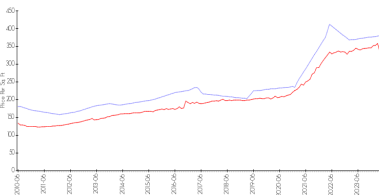

Unit 502 Ryder Cup Cir S - Ryder Cup Villas

502 Ryder Cup Cir S - 101-706 Ryder Cup Cir S, Palm Beach Gardens, FL, Palm Beach 33418

Unit Information

MLS Number:	RX-10958969
Status:	Active
Size:	1,426 Sq ft.
Bedrooms:	2
Full Bathrooms:	2
Half Bathrooms:	0
Parking Spaces:	Garage - Detached
View:	Golf,Lake,Preserve
List Price:	$619,000
List PPSF:	$434
Valuated Price:	$539,000
Valuated PPSF:	$378

The above valuated price is a baseline figure that does not take into account any specific renovation, upgrade, split, merge, or deterioration of the unit.

Building Information

Number of units:	42
Number of active listings for rent:	0
Number of active listings for sale:	1
Building inventory for sale:	2%
Number of sales over the last 12 months:	0
Number of sales over the last 6 months:	0
Number of sales over the last 3 months:	0

Market Information

Ryder Cup Villas vs Palm Beach Gardens