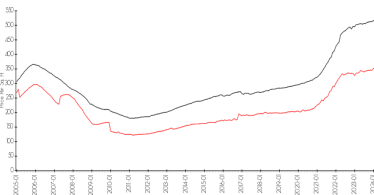

## Market Information

Ryder Cup Villas vs Palm Beach Gardens

Palm Beach Gardens vs Palm Beach

Ryder Cup Villas:	\$380/sq. ft.	Palm Beach Gardens:	\$334/sq. ft.
Palm Beach Gardens:	\$334/sq. ft.	Palm Beach:	\$467/sq. ft.