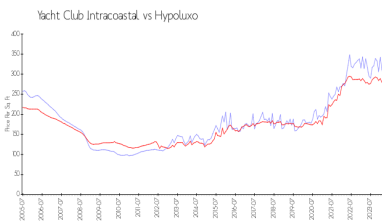

## Market Information

Yacht Club Intracoastal:	\$302/sq. ft.	Hypoluxo:	\$281/sq. ft.
Hypoluxo:	\$281/sq. ft.	Palm Beach:	\$467/sq. ft.