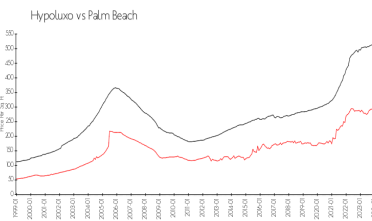

## Market Information

Yacht Club Intracoastal:	\$302/sq. ft.	Hypoluxo:	\$281/sq. ft.
Hypoluxo:	\$281/sq. ft.	Palm Beach:	\$467/sq. ft.