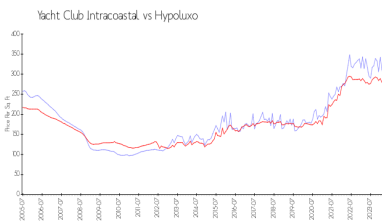

Building Association Information

Yacht Club On The Intercoastal Condomium Assoc
 104 Yacht Club Way
 Lake Worth FL 33462
 561-855-4917

<http://tychypoluxo.com/contact.htm>

Market Information

Yacht Club	\$302/sq. ft.	Hypoluxo:	\$281/sq. ft.
Intracoastal:		Palm Beach:	\$467/sq. ft.
Hypoluxo:	\$281/sq. ft.		