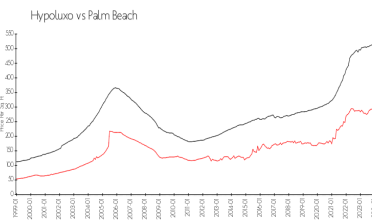

Unit 2103 - Yacht Club Intracoastal

2103 - 103-180 Yacht Club Wy, Hypoluxo, FL, Palm Beach 33462

Unit Information

MLS Number: RX-10959216
Status: Active
Size: 1,105 Sq ft.
Bedrooms: 2
Full Bathrooms: 2
Half Bathrooms: 0
Parking Spaces: Open, Vehicle Restrictions
View: Other
Rental Price: $2,999
List PPSF: $3
Valuated Price: $286,000
Valuated PPSF: $259

The above valuated price is a baseline figure that does not take into account any specific renovation, upgrade, split, merge, or deterioration of the unit.

Building Information

Number of units: 380
Number of active listings for rent: 15
Number of active listings for sale: 12
Building inventory for sale: 3%
Number of sales over the last 12 months: 27
Number of sales over the last 6 months: 9
Number of sales over the last 3 months: 3

Building Association Information

Yacht Club On The Intercoastal Condomium Assoc
104 Yacht Club Way
Lake Worth FL 33462
561-855-4917

<http://tychypoluxo.com/contact.htm>

Market Information

Yacht Club	$302/sq. ft.	Hypoluxo:	$281/sq. ft.
Intracoastal:		Palm Beach:	$467/sq. ft.
Hypoluxo:	$281/sq. ft.		

Inventory for Sale

Yacht Club Intracoastal 3%
Hypoluxo 2%
Palm Beach 3%

Avg. Time to Close Over Last 12 Months

Yacht Club Intracoastal 74 days
Hypoluxo 65 days
Palm Beach 56 days