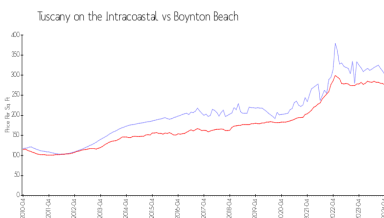

## Market Information

Tuscany on the Intracoastal:	\$302/sq. ft.	Boynton Beach:	\$276/sq. ft.
Boynton Beach:	\$276/sq. ft.	Palm Beach:	\$467/sq. ft.