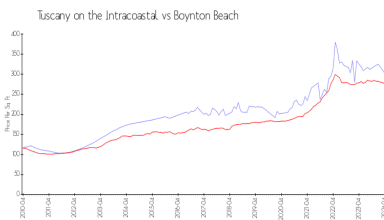

Unit 1106 Tuscany Way - Tuscany on the Intracoastal

1106 Tuscany Way - 1103-4417 Tuscany Wy, Boynton Beach, FL, Palm Beach 33435

Unit Information

MLS Number:	RX-10961001
Status:	Active
Size:	1,228 Sq ft.
Bedrooms:	2
Full Bathrooms:	2
Half Bathrooms:	0
Parking Spaces:	Assigned, Guest, Vehicle Restrictions
View:	Garden
Rental Price:	$2,750
List PPSF:	$2
Valuated Price:	$359,000
Valuated PPSF:	$293

The above valuated price is a baseline figure that does not take into account any specific renovation, upgrade, split, merge, or deterioration of the unit.

Building Information

Number of units:	286
Number of active listings for rent:	0
Number of active listings for sale:	13
Building inventory for sale:	4%
Number of sales over the last 12 months:	18
Number of sales over the last 6 months:	9
Number of sales over the last 3 months:	5

Building Association Information

Tuscany On the Intracoastal
3104 Tuscany Way,
Boynton Beach, FL 33435
Phone (561) 369-3433

Market Information

Tuscany on the Intracoastal:	$302/sq. ft.	Boynton Beach:	$276/sq. ft.
Boynton Beach:	$276/sq. ft.	Palm Beach:	$468/sq. ft.

Inventory for Sale

Tuscany on the Intracoastal	5%
Boynton Beach	2%
Palm Beach	3%

Avg. Time to Close Over Last 12 Months

Tuscany on the Intracoastal	42 days
Boynton Beach	48 days
Palm Beach	56 days