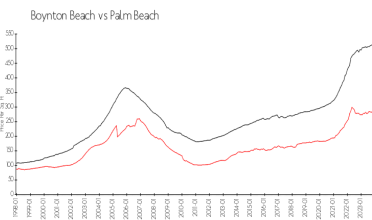

Unit 1106 Tuscany Way - Tuscany on the Intracoastal

1106 Tuscany Way - 1103-4417 Tuscany Wy, Boynton Beach, FL, Palm Beach 33435

Unit Information

MLS Number:	RX-10961001
Status:	Active
Size:	1,228 Sq ft.
Bedrooms:	2
Full Bathrooms:	2
Half Bathrooms:	0
Parking Spaces:	Assigned, Guest, Vehicle Restrictions
View:	Garden
Rental Price:	$2,750
List PPSF:	$2
Valuated Price:	$359,000
Valuated PPSF:	$293

The above valuated price is a baseline figure that does not take into account any specific renovation, upgrade, split, merge, or deterioration of the unit.

Building Information

Number of units:	286
Number of active listings for rent:	0
Number of active listings for sale:	13
Building inventory for sale:	4%
Number of sales over the last 12 months:	18
Number of sales over the last 6 months:	9
Number of sales over the last 3 months:	5

Building Association Information

Tuscany On the Intracoastal
3104 Tuscany Way,
Boynton Beach, FL 33435
Phone (561) 369-3433

Market Information

Tuscany on the Intracoastal:	$302/sq. ft.	Boynton Beach:	$276/sq. ft.
Boynton Beach:	$276/sq. ft.	Palm Beach:	$468/sq. ft.

Inventory for Sale

Tuscany on the Intracoastal	5%
Boynton Beach	2%
Palm Beach	3%

Avg. Time to Close Over Last 12 Months

Tuscany on the Intracoastal	42 days
Boynton Beach	48 days
Palm Beach	56 days