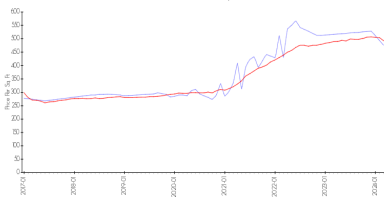

Unit 101 S Seas Dr # 101 - Ocean at the Bluffs South (101 to 701)

101 S Seas Dr # 101 - 101 S Seas Dr, Jupiter, FL, Palm Beach 33477

Unit Information

MLS Number:	RX-10962937
Status:	Active
Size:	1,385 Sq ft.
Bedrooms:	2
Full Bathrooms:	2
Half Bathrooms:	0
Parking Spaces:	Assigned,Guest,Open
View:	Ocean,Pond
Rental Price:	$5,000
List PPSF:	$4
Valuated Price:	$625,000
Valuated PPSF:	$451

The above valuated price is a baseline figure that does not take into account any specific renovation, upgrade, split, merge, or deterioration of the unit.

Building Information

Number of units:	198
Number of active listings for rent:	0
Number of active listings for sale:	6
Building inventory for sale:	3%
Number of sales over the last 12 months:	4
Number of sales over the last 6 months:	3
Number of sales over the last 3 months:	2

Building Association Information

Ocean At the Bluffs South
Address: 401 S Seas Dr,
Jupiter, FL 33477
Phone: +1 561-746-3422

<https://www.thebluffsocoansouth.com/>

Market Information