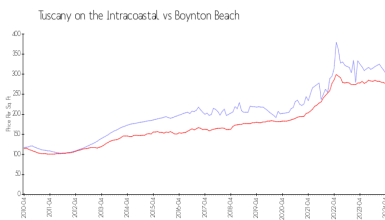

Unit 4308 Tuscany Way - Tuscany on the Intracoastal

4308 Tuscany Way - 1103-4417 Tuscany Wy, Boynton Beach, FL, Palm Beach 33435

Unit Information

MLS Number:	RX-10963062
Status:	Active
Size:	1,225 Sq ft.
Bedrooms:	2
Full Bathrooms:	2
Half Bathrooms:	0
Parking Spaces:	Assigned,Garage - Building,Guest
View:	Intracoastal
Rental Price:	$3,800
List PPSF:	$3
Valuated Price:	$403,000
Valuated PPSF:	$329

The above valuated price is a baseline figure that does not take into account any specific renovation, upgrade, split, merge, or deterioration of the unit.

Building Information

Number of units:	286
Number of active listings for rent:	0
Number of active listings for sale:	13
Building inventory for sale:	4%
Number of sales over the last 12 months:	18
Number of sales over the last 6 months:	9
Number of sales over the last 3 months:	5

Building Association Information

Tuscany On the Intracoastal
3104 Tuscany Way,
Boynton Beach, FL 33435
Phone (561) 369-3433

Market Information

Tuscany on the Intracoastal:	$302/sq. ft.	Boynton Beach:	$276/sq. ft.
Boynton Beach:	$276/sq. ft.	Palm Beach:	$468/sq. ft.

Inventory for Sale

Tuscany on the Intracoastal	5%
Boynton Beach	2%
Palm Beach	3%

Avg. Time to Close Over Last 12 Months

Tuscany on the Intracoastal	42 days
Boynton Beach	48 days
Palm Beach	56 days