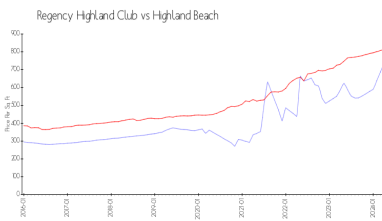

## Market Information

Regency Highland Club:	\$737/sq. ft.	Highland Beach:	\$814/sq. ft.
Highland Beach:	\$814/sq. ft.	Palm Beach:	\$467/sq. ft.