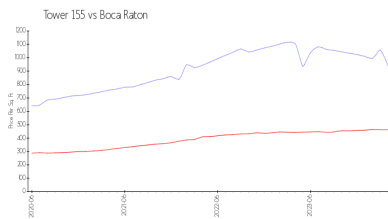

Unit 415 - Tower 155

415 - 155 E Boca Raton Rd, Boca Raton, FL, Palm Beach 33421

Unit Information

MLS Number: RX-10964560
Status: Active
Size: 972 Sq ft.
Bedrooms: 1
Full Bathrooms: 1
Half Bathrooms: 0
Parking Spaces: Assigned, Guest
View:
Rental Price: $7,000
List PPSF: $7
Valuated Price: $782,000
Valuated PPSF: $882

The above valuated price is a baseline figure that does not take into account any specific renovation, upgrade, split, merge, or deterioration of the unit.

Building Information

Number of units: 128
Number of active listings for rent: 0
Number of active listings for sale: 17
Building inventory for sale: 13%
Number of sales over the last 12 months: 12
Number of sales over the last 6 months: 6
Number of sales over the last 3 months: 5

Building Association Information

Tower 155
Address: 155 E Boca Raton Rd,
Boca Raton, FL 33432
Phone: +1 561-283-1000

Market Information

Tower 155:	$939/sq. ft.	Boca Raton:	$462/sq. ft.
Boca Raton:	$462/sq. ft.	Palm Beach:	$468/sq. ft.

Inventory for Sale

Tower 155	13%
Boca Raton	3%
Palm Beach	3%

Avg. Time to Close Over Last 12 Months

Tower 155	78 days
Boca Raton	57 days
Palm Beach	56 days