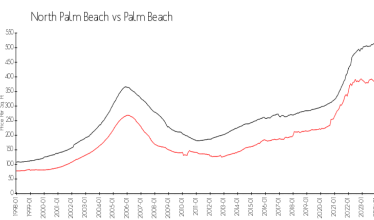

## Market Information

River Key: \$251/sq. ft.  
North Palm Beach: \$388/sq. ft.

North Palm Beach: \$388/sq. ft.  
Palm Beach: \$454/sq. ft.