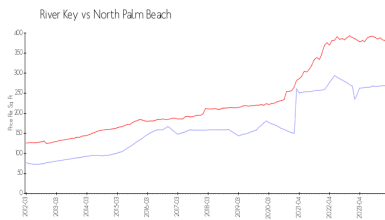

## Market Information

River Key: \$251/sq. ft.  
North Palm Beach: \$388/sq. ft.

North Palm Beach: \$388/sq. ft.  
Palm Beach: \$454/sq. ft.