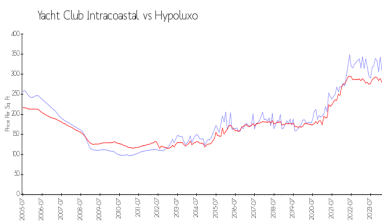

Building Association Information

Yacht Club On The Intercoastal Condomium Assoc
 104 Yacht Club Way
 Lake Worth FL 33462
 561-855-4917

<http://tychypoluxo.com/contact.htm>

Market Information

Yacht Club	\$302/sq. ft.	Hypoluxo:	\$281/sq. ft.
Intracoastal:		Palm Beach:	\$467/sq. ft.
Hypoluxo:	\$281/sq. ft.		