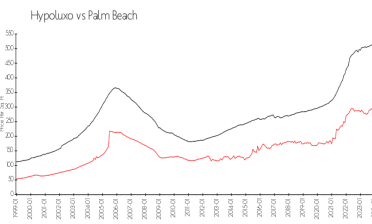

Unit 8308 - Yacht Club Intracoastal

8308 - 103-180 Yacht Club Wy, Hypoluxo, FL, Palm Beach 33462

Unit Information

MLS Number: RX-10966208
Status: Active
Size: 1,105 Sq ft.
Bedrooms: 2
Full Bathrooms: 2
Half Bathrooms: 0
Parking Spaces:
View: Intracoastal
Rental Price: $2,300
List PPSF: $2
Valuated Price: $437,000
Valuated PPSF: $395

The above valuated price is a baseline figure that does not take into account any specific renovation, upgrade, split, merge, or deterioration of the unit.

Building Information

Number of units: 380
Number of active listings for rent: 15
Number of active listings for sale: 12
Building inventory for sale: 3%
Number of sales over the last 12 months: 27
Number of sales over the last 6 months: 9
Number of sales over the last 3 months: 3

Building Association Information

Yacht Club On The Intercoastal Condomium Assoc
104 Yacht Club Way
Lake Worth FL 33462
561-855-4917

<http://tychypoluxo.com/contact.htm>

Market Information

Yacht Club	$302/sq. ft.	Hypoluxo:	$281/sq. ft.
Intracoastal:		Palm Beach:	$467/sq. ft.
Hypoluxo:	$281/sq. ft.		

Inventory for Sale

Yacht Club Intracoastal 3%
Hypoluxo 2%
Palm Beach 3%

Avg. Time to Close Over Last 12 Months

Yacht Club Intracoastal 74 days
Hypoluxo 65 days
Palm Beach 56 days