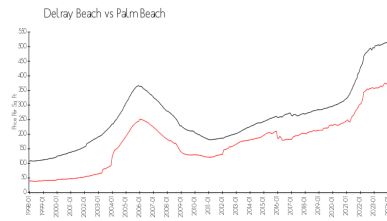

Market Information

Bahia at Delray: \$290/sq. ft.
Delray Beach: \$362/sq. ft.

Delray Beach: \$362/sq. ft.
Palm Beach: \$467/sq. ft.

Inventory for Sale

Bahia at Delray	5%
Delray Beach	2%
Palm Beach	3%

Avg. Time to Close Over Last 12 Months