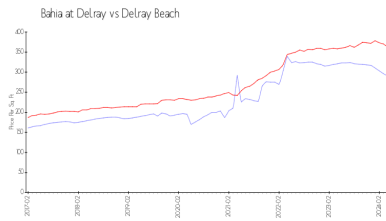

Unit 1020 Crystal Way # H - Bahia at Delray

1020 Crystal Way # H - 1385 Crystal Wy, Delray Beach, FL, Palm Beach 33444

Unit Information

MLS Number:	RX-10967277
Status:	Active
Size:	1,033 Sq ft.
Bedrooms:	2
Full Bathrooms:	2
Half Bathrooms:	0
Parking Spaces:	Deeded, Guest
View:	Pond
Rental Price:	$2,550
List PPSF:	$2
Valuated Price:	$276,000
Valuated PPSF:	$291

The above valuated price is a baseline figure that does not take into account any specific renovation, upgrade, split, merge, or deterioration of the unit.

Building Information

Number of units:	236
Number of active listings for rent:	0
Number of active listings for sale:	12
Building inventory for sale:	5%
Number of sales over the last 12 months:	10
Number of sales over the last 6 months:	5
Number of sales over the last 3 months:	1

Market Information

Bahia at Delray: $290/sq. ft.
Delray Beach: $362/sq. ft.