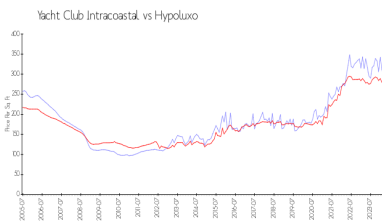

Building Association Information

Yacht Club On The Intercoastal Condomium Assoc
 104 Yacht Club Way
 Lake Worth FL 33462
 561-855-4917

<http://tychypoluxo.com/contact.htm>

Market Information

Yacht Club Intracoastal:	\$302/sq. ft.	Hypoluxo:	\$281/sq. ft.
Hypoluxo:	\$281/sq. ft.	Palm Beach:	\$467/sq. ft.