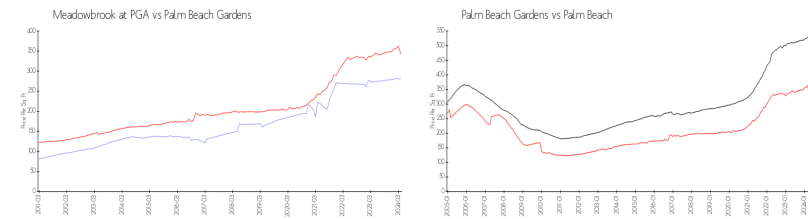

Market Information

Meadowbrook at PGA:	$282/sq. ft.	Palm Beach Gardens:	$342/sq. ft.
Palm Beach Gardens:	$342/sq. ft.	Palm Beach:	$475/sq. ft.

Inventory for Sale

Meadowbrook at PGA: 0%
Palm Beach Gardens: 2%
Palm Beach: 3%

Avg. Time to Close Over Last 12 Months

Meadowbrook at PGA: n/a
Palm Beach Gardens: 47 days
Palm Beach: 56 days