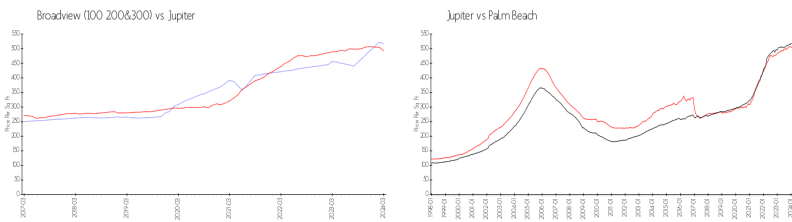

Building Association Information

Broadview Condominium Association, Inc
 100 Intracoastal Place # 506
 Jupiter, FL 33469
 (561) 744-3950

Market Information

Broadview (100 200&300):	\$502/sq. ft.	Jupiter:	\$492/sq. ft.
Jupiter:	\$492/sq. ft.	Palm Beach:	\$454/sq. ft.