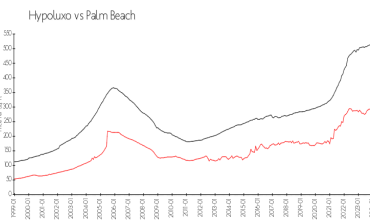

## Market Information

Yacht Club Intracoastal:	\$302/sq. ft.	Hypoluxo:	\$281/sq. ft.
Hypoluxo:	\$281/sq. ft.	Palm Beach:	\$467/sq. ft.