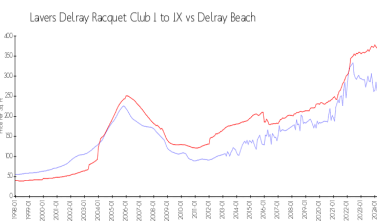

The above valuated price is a baseline figure that does not take into account any specific renovation, upgrade, split, merge, or deterioration of the unit.

Building Information

Number of units: 460
 Number of active listings for rent: 16
 Number of active listings for sale: 14
 Building inventory for sale: 3%
 Number of sales over the last 12 months: 21
 Number of sales over the last 6 months: 9
 Number of sales over the last 3 months: 6

Building Association Information

Lavers Of Delray Racquet Club,
 Delray Racquet Club Association, Inc
 610 Egret Circle
 Delray Beach, FL 33444-7930
 (561) 276-3792

Market Information

Lavers Delray Racquet Club I to IX:	\$286/sq. ft.	Delray Beach:	\$362/sq. ft.
Delray Beach:	\$362/sq. ft.	Palm Beach:	\$467/sq. ft.

Inventory for Sale

Lavers Delray Racquet Club I to IX: 3%
 Delray Beach: 2%
 Palm Beach: 3%

Avg. Time to Close Over Last 12 Months

Lavers Delray Racquet Club I to IX: 87 days
 Delray Beach: 54 days
 Palm Beach: 56 days