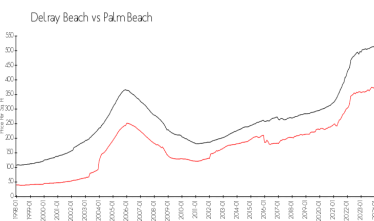

Unit 8308 - Lavers Delray Racquet Club I to IX

8308 - 950 Egret Cir, Delray Beach, FL, Palm Beach 33444

Unit Information

MLS Number: RX-10970899
Status: Active
Size: 1,175 Sq ft.
Bedrooms: 2
Full Bathrooms: 2
Half Bathrooms: 0
Parking Spaces:
View:
Rental Price: $2,500
List PPSF: $2
Valuated Price: $328,000
Valuated PPSF: $279

The above valuated price is a baseline figure that does not take into account any specific renovation, upgrade, split, merge, or deterioration of the unit.

Building Information

Number of units: 460
Number of active listings for rent: 16
Number of active listings for sale: 14
Building inventory for sale: 3%
Number of sales over the last 12 months: 21
Number of sales over the last 6 months: 9
Number of sales over the last 3 months: 6

Building Association Information

Lavers Of Delray Racquet Club,
Delray Racquet Club Association, Inc
610 Egret Circle
Delray Beach, FL 33444-7930
(561) 276-3792

Market Information

Lavers Delray Racquet Club I to IX:	$286/sq. ft.	Delray Beach:	$362/sq. ft.
Delray Beach:	$362/sq. ft.	Palm Beach:	$467/sq. ft.

Inventory for Sale

Lavers Delray Racquet Club I to IX: 3%
Delray Beach: 2%
Palm Beach: 3%

Avg. Time to Close Over Last 12 Months

Lavers Delray Racquet Club I to IX: 87 days
Delray Beach: 54 days
Palm Beach: 56 days