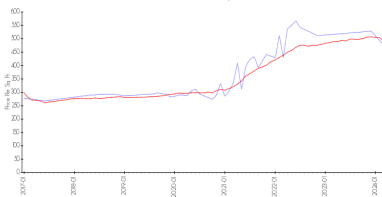

Unit 101 S Seas Dr # 206 - Ocean at the Bluffs South (101 to 701)

101 S Seas Dr # 206 - 101 S Seas Dr, Jupiter, FL, Palm Beach 33477

Unit Information

MLS Number: RX-10972267
Status: Active
Size: 1,385 Sq ft.
Bedrooms: 2
Full Bathrooms: 2
Half Bathrooms: 0
Parking Spaces: Assigned,Open
View:
Rental Price: $7,950
List PPSF: $6
Valuated Price: $632,000
Valuated PPSF: $456

The above valuated price is a baseline figure that does not take into account any specific renovation, upgrade, split, merge, or deterioration of the unit.

Building Information

Number of units: 198
Number of active listings for rent: 0
Number of active listings for sale: 6
Building inventory for sale: 3%
Number of sales over the last 12 months: 4
Number of sales over the last 6 months: 3
Number of sales over the last 3 months: 2

Building Association Information

Ocean At the Bluffs South
Address: 401 S Seas Dr,
Jupiter, FL 33477
Phone: +1 561-746-3422

<https://www.thebluffsococeansouth.com/>

Market Information