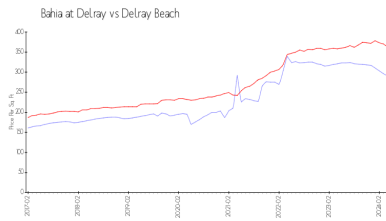

Unit 1205 Crystal Way # G - Bahia at Delray

1205 Crystal Way # G - 1385 Crystal Wy, Delray Beach, FL, Palm Beach 33444

Unit Information

MLS Number:	RX-10972426
Status:	Active
Size:	1,033 Sq ft.
Bedrooms:	2
Full Bathrooms:	2
Half Bathrooms:	0
Parking Spaces:	Assigned, Guest
View:	Garden
Rental Price:	$2,475
List PPSF:	$2
Valuated Price:	$282,000
Valuated PPSF:	$288

The above valuated price is a baseline figure that does not take into account any specific renovation, upgrade, split, merge, or deterioration of the unit.

Building Information

Number of units:	236
Number of active listings for rent:	0
Number of active listings for sale:	12
Building inventory for sale:	5%
Number of sales over the last 12 months:	10
Number of sales over the last 6 months:	5
Number of sales over the last 3 months:	1

Market Information

Bahia at Delray: $290/sq. ft.
Delray Beach: $362/sq. ft.