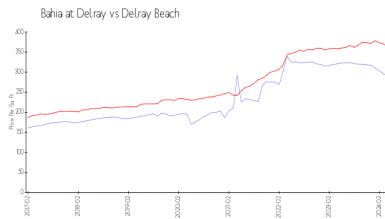

Market Information

Bahia at Delray:	$290/sq. ft.	Delray Beach:	$362/sq. ft.
Delray Beach:	$362/sq. ft.	Palm Beach:	$467/sq. ft.

Inventory for Sale

Bahia at Delray	5%
Delray Beach	2%
Palm Beach	3%

Avg. Time to Close Over Last 12 Months

Bahia at Delray	44 days
Delray Beach	54 days
Palm Beach	56 days