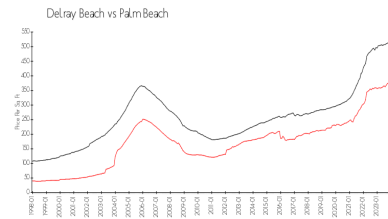

Market Information

Bahia at Delray:	$290/sq. ft.	Delray Beach:	$362/sq. ft.
Delray Beach:	$362/sq. ft.	Palm Beach:	$467/sq. ft.

Inventory for Sale

Bahia at Delray	5%
Delray Beach	2%
Palm Beach	3%

Avg. Time to Close Over Last 12 Months

Bahia at Delray	44 days
Delray Beach	54 days
Palm Beach	56 days